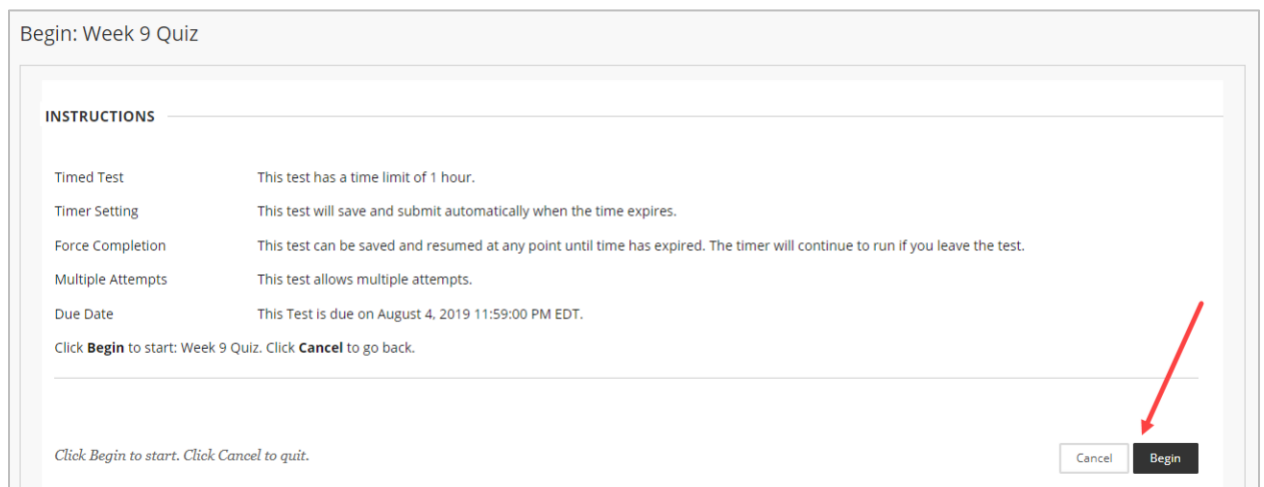

TAKE A TEST/QUIZ IN ULEARN

Many courses use online tests or quizzes to measure learning. When a quiz or test is included in your course, make sure you note the due date/time, the time allowed for you to complete the quiz or test, and any special instructions provided by the instructor.

Instructions

1. From the main menu on the left side of the course site, navigate to the appropriate area, as identified by your instructor.

2. Click on the name of the quiz or test you are taking.

3. Click **Begin** to start.

4. Test Information is at the top of the page. Read them carefully, making note of any instructions, how much time you have to complete the exam, if you are allowed multiple attempts, or if you will be forced to complete the test in one sitting.